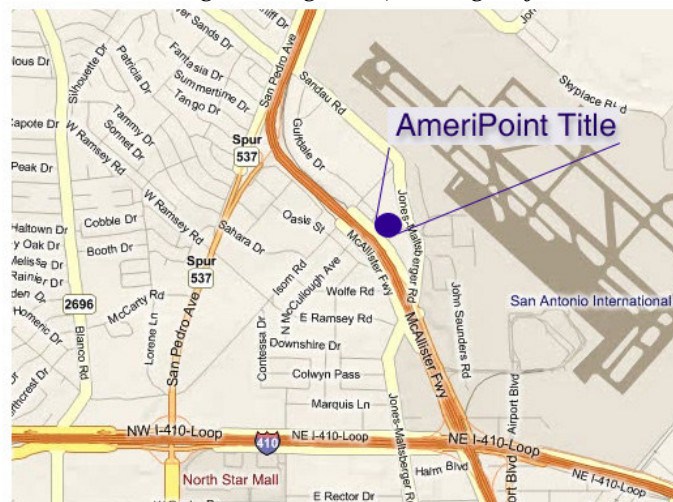

# AMERIPOINT TITLE - San Antonio

From Loop 410

## Union Square Building I

10101 Reunion Place, Suite 250  
San Antonio, Texas 78216  
(210) 340-2921 Main  
(210) 349-9617 Fax

Directions to our main office:

Heading East on Loop 410  
towards U.S. 281

- Take the Exit 20 (San Pedro, McCullough, and Jones-Maltsberger)
- Go through San Pedro, past McCullough and the third light you will turn left onto Jones-Maltsberger.
- Continue straight on Jones-Maltsberger to U.S. 281.
- Proceed under U.S. 281 and turn left on the access road in front of The Embassy Suites
- Proceed one block to Reunion Place St. and turn right, Union Square will be on your left.

Heading West on Loop 410  
towards U.S. 281

- Take Exit #22 for Broadway
- Continue through the light at Broadway and stay right onto Airport Blvd.
- Continue through the light at Airport Blvd and make a right onto the U.S. 281 access road. Roughly 500 ft from the intersection.
- Stay on the access road and you will come to Jones-Maltsberger (Embassy Suites).
- Continue through the intersection, one block down will be Reunion Place, turn right and Union Square will be on your left.

*Our Building is the right one, the larger of the two*

\*Parking in the Front of the building with reserved AmeriPoint spaces in the rear

\*DO NOT take the new interchange onto 281, it enters Hwy 281 just past our office