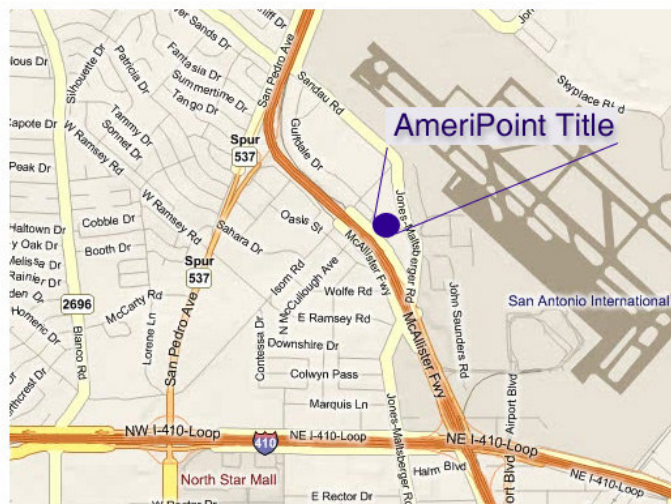

AMERIPOINT TITLE - San Antonio

From U.S. Hwy 281

Union Square Building I

10101 Reunion Place, Suite 250
San Antonio, Texas 78216
(210) 340-2921 Main
(210) 349-9617 Fax

Directions to our main office:

Heading south on U.S. 281
towards Loop 410

- Take the exit for Isom and Jones-Maltsberger (at Embassy Suites)
- Make a “U” turn at Jones-Maltsberger and head north on the frontage road, Reunion Place St. will be the first street on your right.
- Turn Right at Reunion Place St. and The Union Square office building will be on the left.

Heading north on U.S. 281
towards Loop 410

- Take the exit for Jones-Maltsberger and Isom (at Embassy Suites)
- Drive through Jones-Malsberger on the frontage road. Reunion Place St. will be the first street on the right on the frontage road.
- Turn right at Reunion Place St. and The Union Square office building will be on your left.

Our Building is the right one, the larger of the two

**Parking in the Front of the building with reserved AmeriPoint spaces in the rear*

**If you are coming on Loop 410, DO NOT take the new interchange, it enters Hwy 281 just past our office*